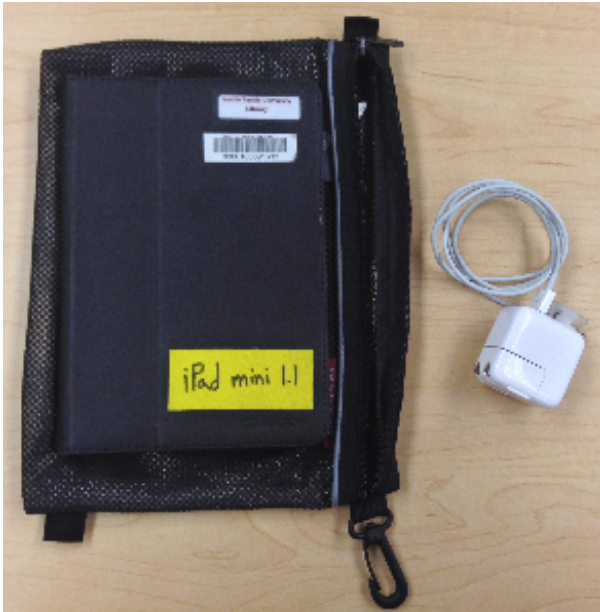

iPad Mini

iPad mini devices no longer available for checkout. Please check back later for new device availability.

Item	Qty	Details	Checkout Policy
iPad Mini	2	iPad Mini with retina display for videos, pictures, and any other mobile device needs	3-days

ABOUT

- Many apps installed including Google Docs, Adobe Reader, iMovie, Keynote, Netflix, and more
- Patron can download apps using their own Apple ID

CONTENTS

- iPad Mini
- Casecrown case
- White USB power adapter with USB sync cable
- Black mesh bag