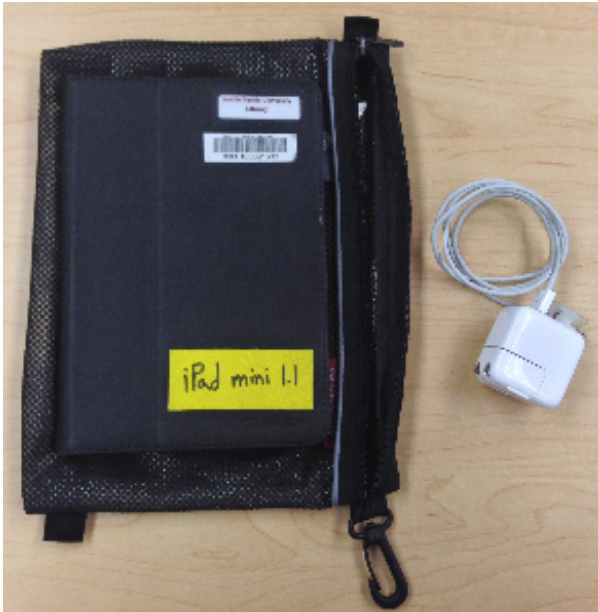

# iPad Mini

iPad mini devices no longer available for checkout. Please check back later for new device availability.

Item	Qty	Details	Checkout Policy
iPad Mini	2	iPad Mini with retina display for videos, pictures, and any other mobile device needs	3-days

## CONTENTS

- iPad Mini
- Casacrown case
- White USB power adapter with USB sync cable
- Black mesh bag

**i** Questions or Assistance?

Contact the Library Front Desk which is located on the Main Level of the Ames Library at Seattle Pacific University.