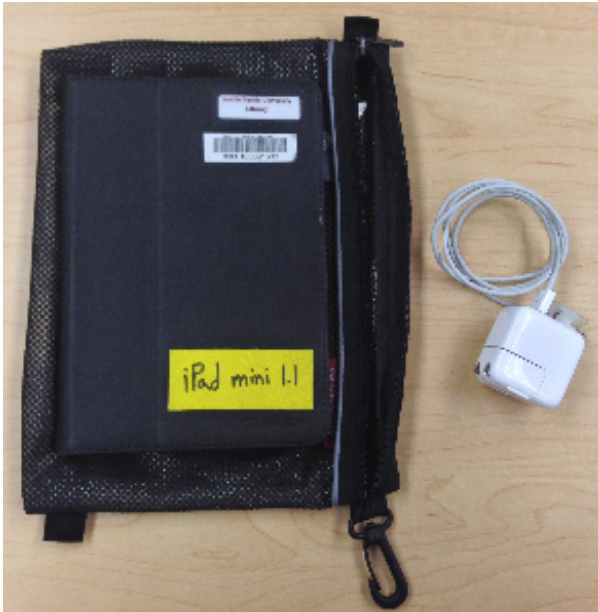

iPad Mini

iPad mini devices no longer available for checkout. Please check back later for new device availability.

Item	Qty	Details	Checkout Policy
iPad Mini	2	iPad Mini with retina display for videos, pictures, and any other mobile device needs	3-days

ABOUT

- Many apps installed including Google Docs, Adobe Reader, iMovie, Keynote, Netflix, and more
- Patron can download apps using their own Apple ID

CONTENTS

- iPad Mini
- Casacrown case
- White USB power adapter with USB sync cable
- Black mesh bag