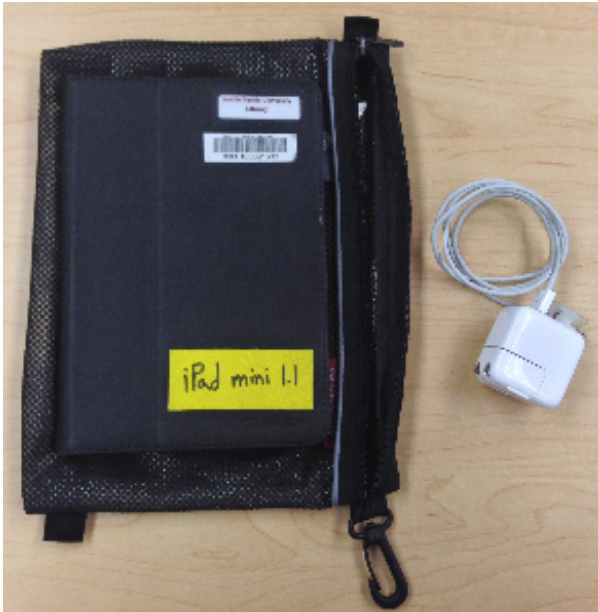

# iPad Mini

iPad mini devices no longer available for checkout. Please check back later for new device availability.

Item	Qty	Details	Checkout Policy
iPad Mini	2	iPad Mini with retina display for videos, pictures, and any other mobile device needs	3-days

## CONTENTS

- iPad Mini
- Casacrown case
- White USB power adapter with USB sync cable
- Black mesh bag

**Questions or Assistance?**

Contact the Library Front Desk which is located on the Main Level of the Ames Library at Seattle Pacific University.