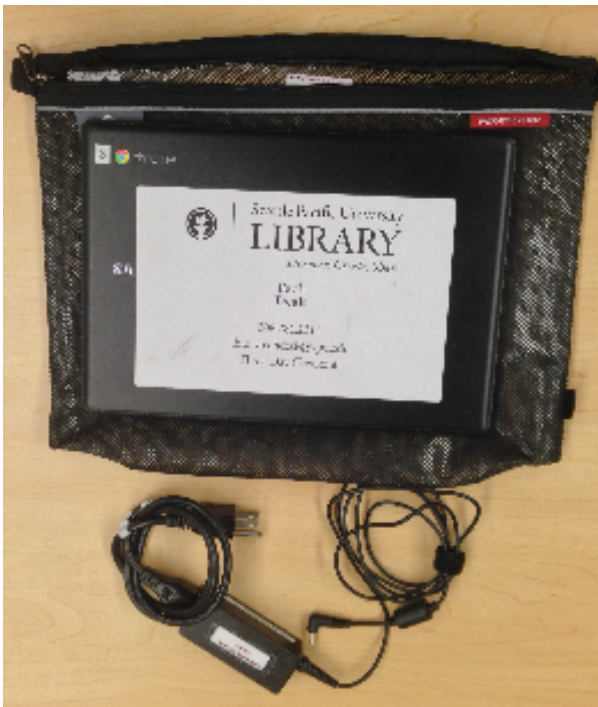

# Chromebook

Item	Qty	Details	Checkout Policy
Chromebook	15	Basic mobile laptop for writing documents and surfing the internet	3-days (no renewal)

## ABOUT

- Mobile device built around the Google Chrome web browser
- Offers access to the internet and Google apps
- Allows access to Word Online, Excel Online, PowerPoint Online, and access documents OneDrive online through your SPU email
- Log in with Google account to sync browser history and favorites
- Or login as a guest

## CONTENTS

- Chromebook
- 3 piece Power Charging Cable
- Black Mesh Bag