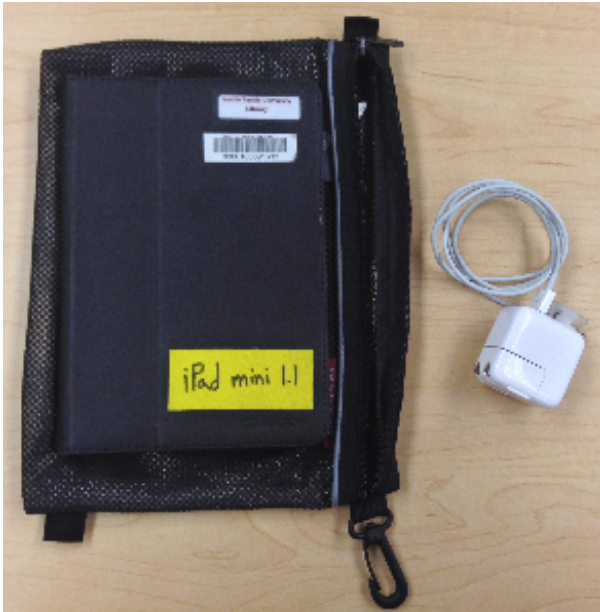

iPad Mini

iPad mini devices no longer available for checkout. Please check back later for new device availability.

Item	Qty	Details	Checkout Policy
iPad Mini	2	iPad Mini with retina display for videos, pictures, and any other mobile device needs	3-days

ABOUT

- Many apps installed including Google Docs, Adobe Reader, iMovie, Keynote, Netflix, and more
- Patron can download apps using their own Apple ID

CONTENTS

- iPad Mini
- Casacrown case
- White USB power adapter with USB sync cable
- Black mesh bag