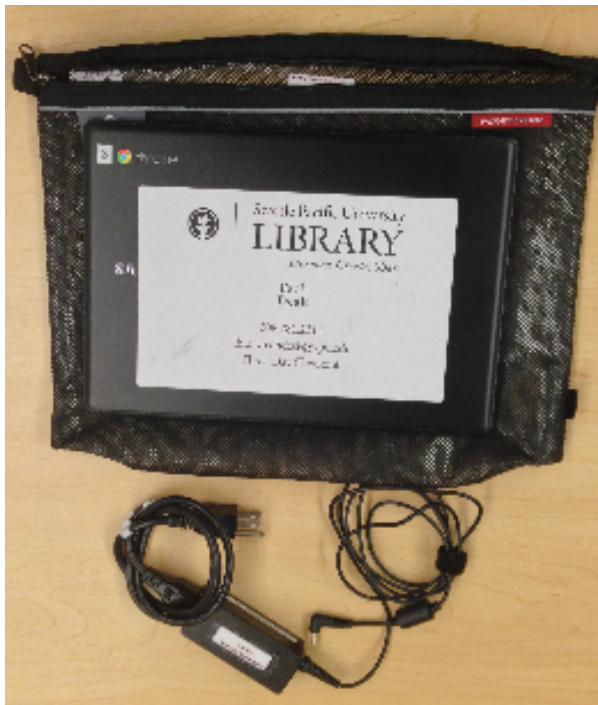

Chromebook

Item	Qty	Details	Checkout Policy
Chromebook	15	Basic mobile laptop for writing documents and surfing the internet	3-days (no renewal)

ABOUT

- Mobile device built around the Google Chrome web browser
- Offers access to the internet and Google apps
- Allows access to Word Online, Excel Online, PowerPoint Online, and access documents OneDrive online through your SPU email
- Log in with Google account to sync browser history and favorites
- Or login as a guest

CONTENTS

- Chromebook
- 3 piece Power Charging Cable
- Black Mesh Bag

Step-by-step guide

1. Log into the Chromebook with your Google account (e.g., your Gmail address).
2. If you do not have a Google account you may log in with the "Browse as Guest" feature. Do note automatic savings will not work.